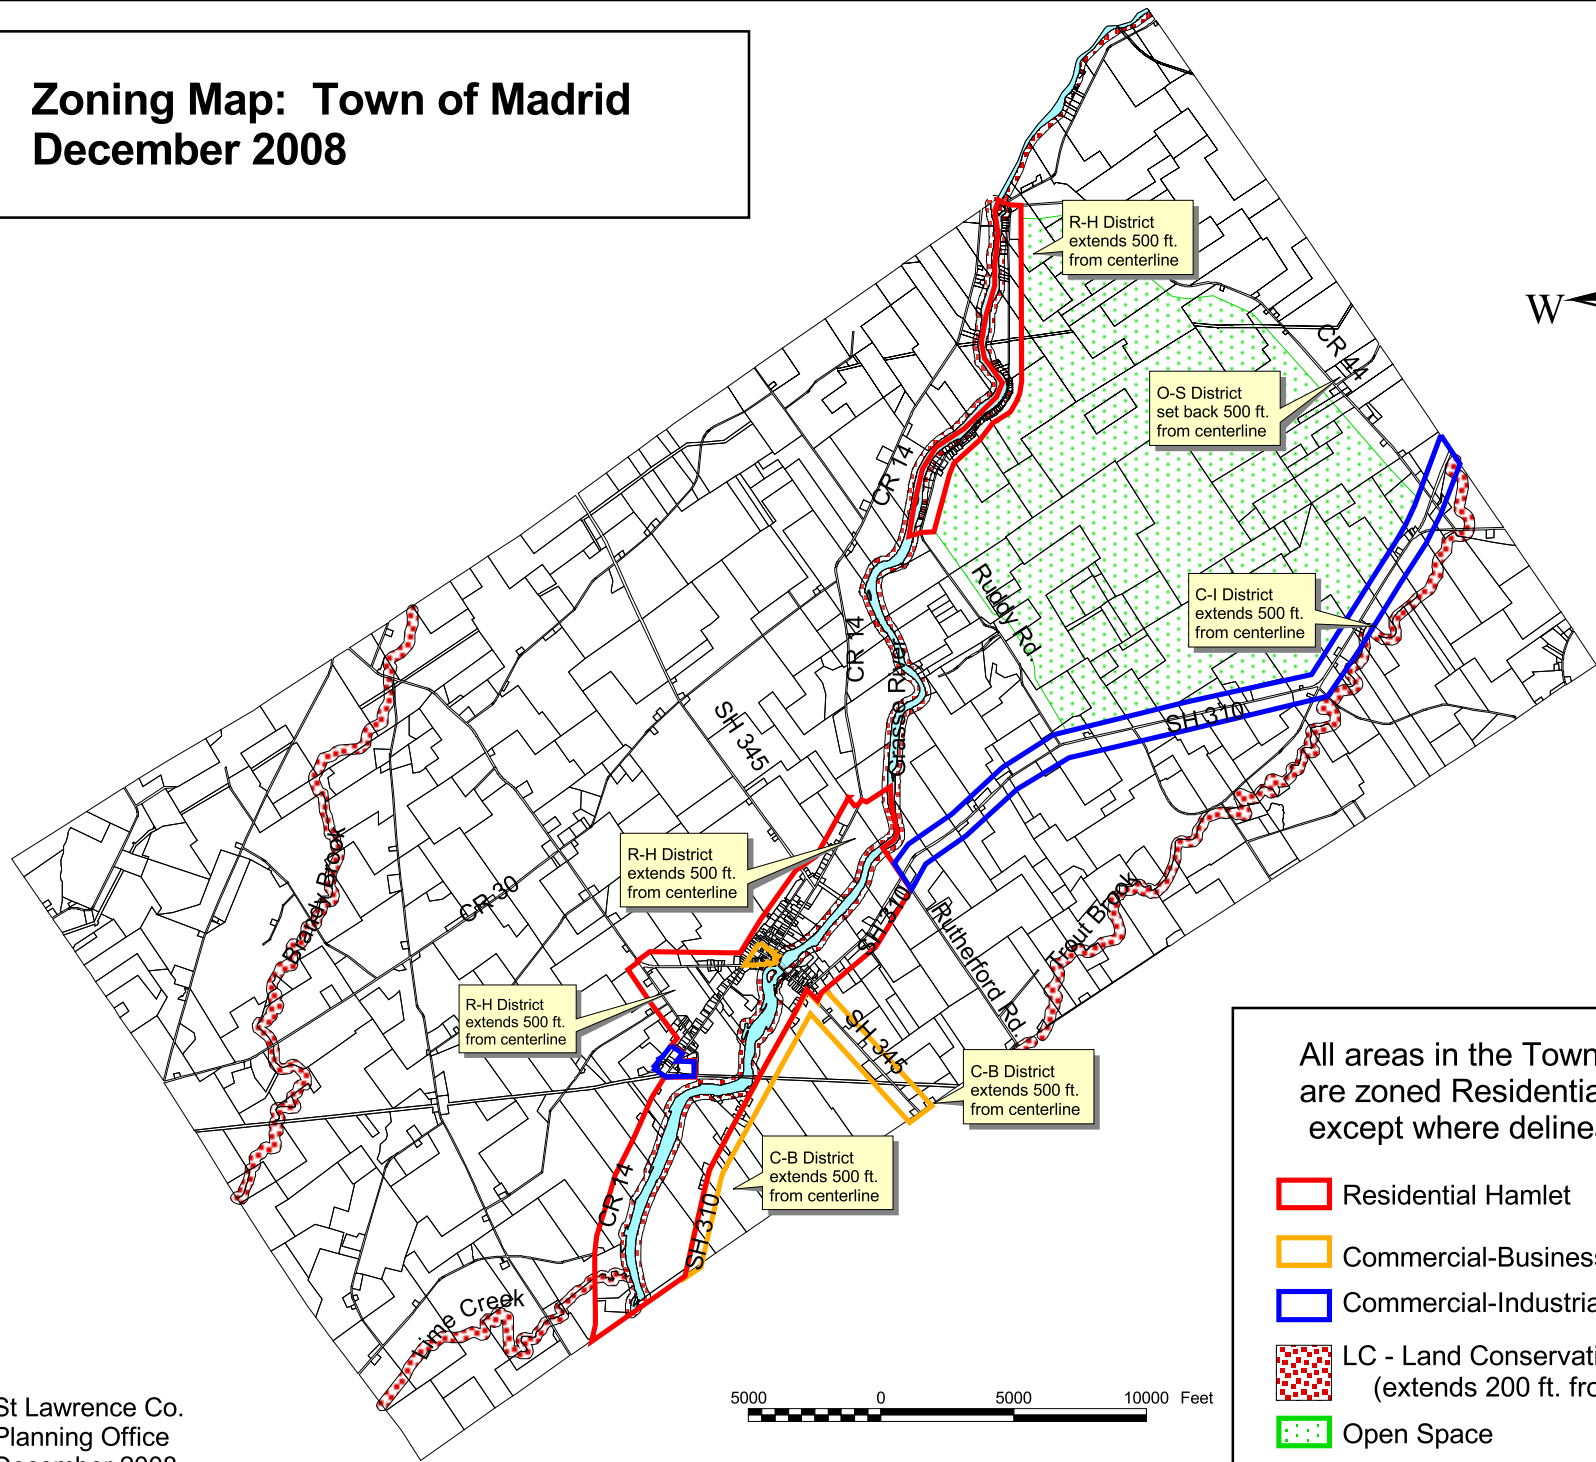

Zoning Map: Town of Madrid December 2008

All areas in the Town of Madrid are zoned Residential Agriculture except where delineated below.

- Residential Hamlet
- Commercial-Business
- Commercial-Industrial
- LC - Land Conservation Overlay District (extends 200 ft. from waterline)
- Open Space
- Parcel Boundaries

St Lawrence Co.
Planning Office
December 2008